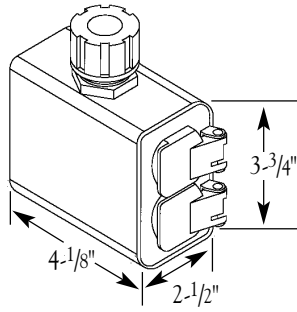

## Specifications

**Dimensions:** 2-1/2" wide; 4-1/8" deep; 3-3/4" high

**Weight:** Approximately 1 lb. without cord

**Strain Reliefs:**

- 1/2" NPT accommodates .375" through .625" cord
- 3/4" NPT accommodates .625" through .800" cord