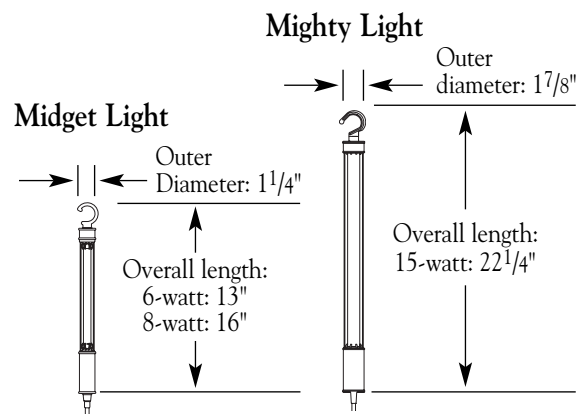

K&H Midget and Mighty Lights— perfect for toolbox storage and portability— offer quality construction using shatter-proof materials and an optional tangle-free, coiled-cord.

Specifications

- **Watts:**
 - Midget: 6 or 8 watts
 - Mighty: 15 watts
- **Cord and Plug:**
 - Lengths: 13', 25' or 50'
 - Types: Straight (18/2 SJTO) or coiled (18/2 STO)
 - Plug: NEMA 1-15
- **Electrical Operation:**
120 VAC, 60 Hz