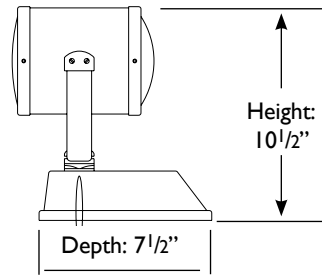

NightRay Hard-wired includes 20' wiring harness and control panel

NightRay Dual-control includes remote control key-fob, 20' wiring harness, control panel, antenna and receiver

Lamphead and Base

Wireless-Remote Key-fob