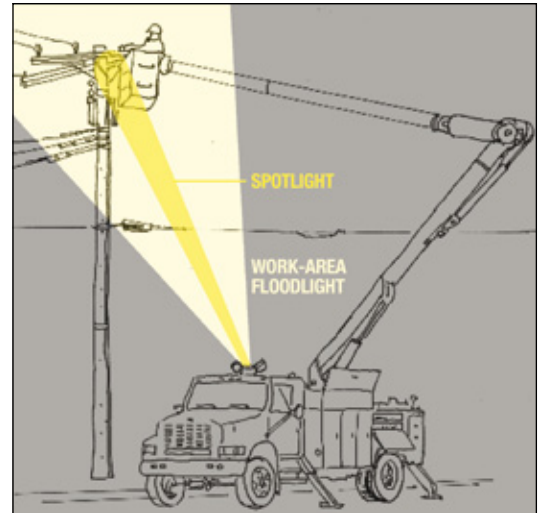

*Wireless,
hard-wired or both!*

Learn why NightRay is the light that works whenever and wherever you work.

Call today!

716-549-0135

WIRELESS

NightRay®

FEATURES

- Spot and Flood combination provides:
 - A spotlight for precise nighttime trouble-shooting
 - Wide-area, open-beam floodlight pattern
- Integrated antenna provides clear communication between remote and receiver
- Wireless, hard-wired or dual-control options
- 370° of motion on horizontal axis and 350° vertical tilt
- Buffalo Blizzard Tuff™ extreme weather protection
- Three year warranty
- Made in USA

NightRay Wireless-Remote Control Spotlight

Flexible, powerful spot/flood output

- Dual purpose spotlight and floodlight (dual filament bulb) or spotlight only
 - Spotlight with up to 360,000 certified* candle power for precise nighttime trouble-shooting.
 - Floodlight: 50,000-cp exclusive DayLight Beam open-beam lighting for safe, wide-area illumination of entire work site.
 - Dual-filament bulb assures no single point-of-failure.
- Unique open-yolk design provides a full range of motion in any weather condition and does not compromise light output.
- Remote controlled light provides 370° rotation on horizontal axis and 350° vertical tilt.

The NightRay wireless dual-filament bulb switches from wide-area floodlight to focused spotlight at the push of a button.

Dependable, precise wireless remote control

- Wireless remote control at your fingertips from up to 100' away!
 - Intuitive wireless remote provides precise control of light and switches between spot and flood.
 - Remote controller is weather tight and easily clips to clothing or dash.
- Integrated antenna provides clear communication between remote and receiver.
- The remote and receiver are synchronized and encoded to eliminate outside interference.
- Exclusive limited slip clutching system allows dual operation:
 - Precise remote operation.
 - Manual adjustment without harming internal components.