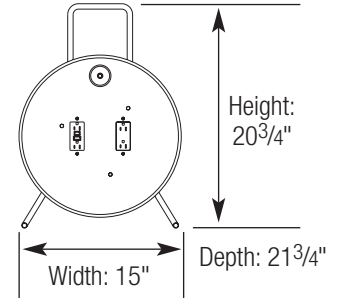

Call: 716-549-0135

Click: www.KHindustries.com

Cord Caddies

Specifications

K&H Cord Caddies can be used horizontally or vertically for flexibility in almost any work environment.

- **Weight:** 15 lbs. without cord; weight varies with cord length installed
- **Cord:** 14- or 12-AWG, 3 conductors SOOW 600 VAC
- **Cord Lengths:** 0' – 200'
- **Electrical Operation:**
 - **Voltage:** 120 VAC
 - **Current:** 15- or 20-amp
 - **Receptacles/Plug:** NEMA 5-15 or NEMA 5-20
- **Receptacles:** Two commercial-grade duplex
- **Attachment Plugs:** Industrial grade, rubber jacketed
- **Special Applications:** K&H can customize your reel with a variety of other cord and cover options.